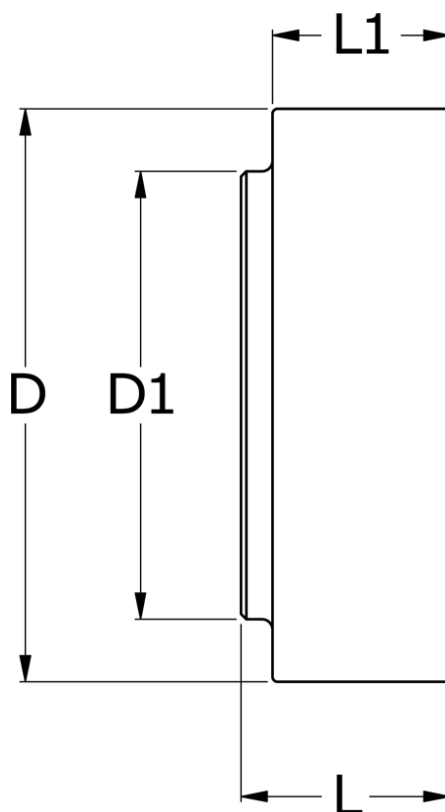

# Data Sheet

Article number: 330609501

Description: Coupling N-Eupex str. 95  
Part 1 (incl. rubber) without bore

## Measures

---

D	= 95
D1	= 76
L	= 35
L1	= 30
Max bore	= 42
Torque (N m)	= 100